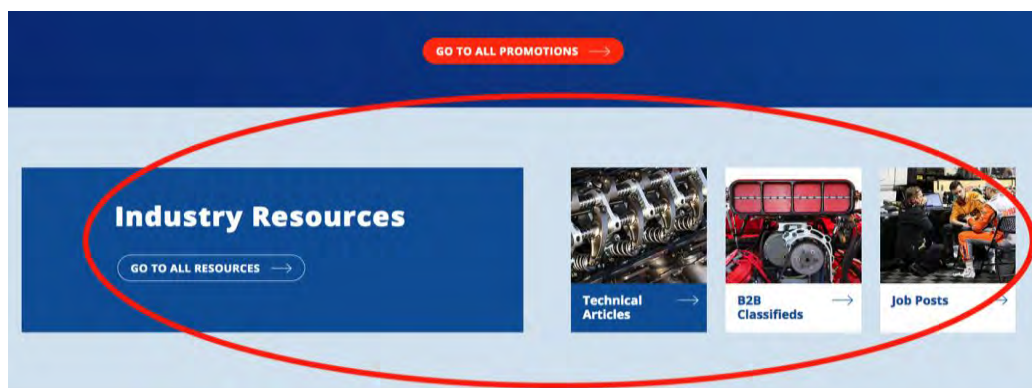

- 3.5) Next, you will see INDUSTRY RESOURCES, where you will be able to navigate through Technical Articles, B2B Classifieds, and Job Posts. Clicking on any of these will redirect you to the page coinciding with the button of the same name. (See 4.12)