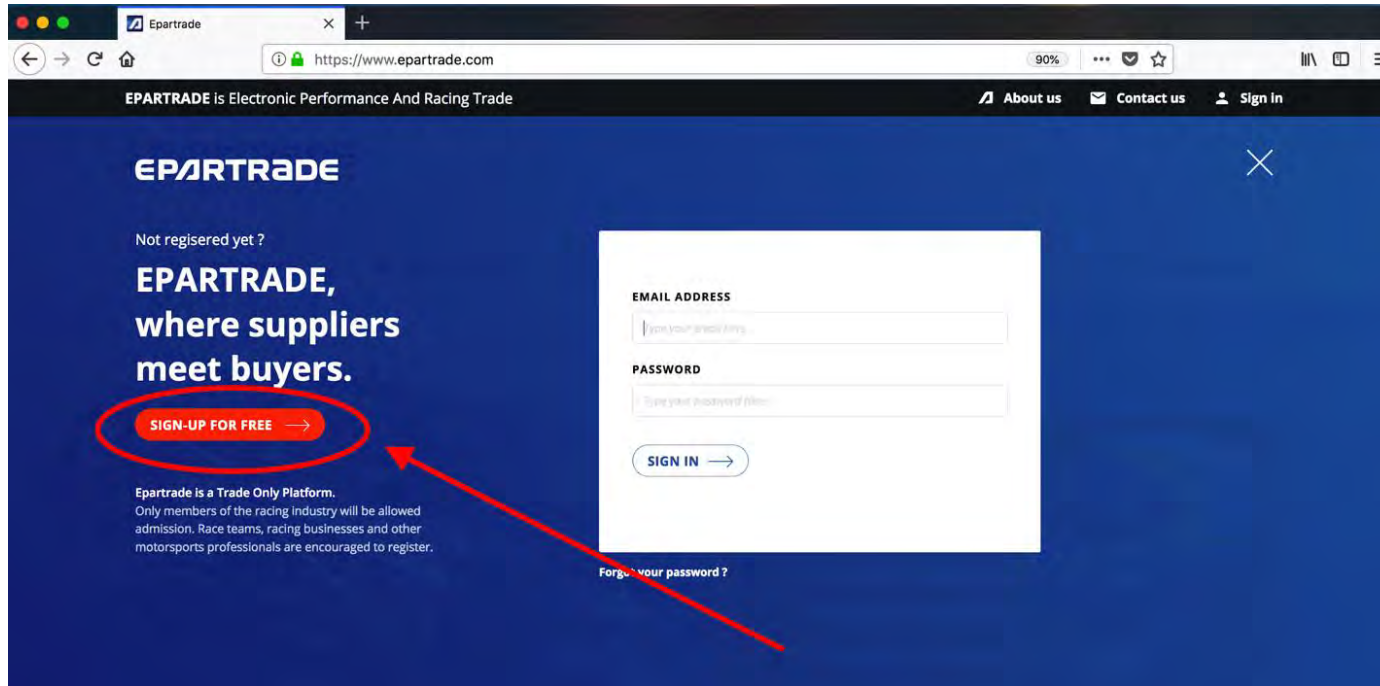

EPARTRADE SUPPLIER MANUAL - USER

PART 1: SIGNING UP

- 1.1) First, go to our website (<https://www.epartrade.com/>). You'll arrive at our home page. In the upper right-hand corner there is a button that reads: SIGN IN. Click this button.

- 1.2) This will bring you to the SIGN IN/SIGN UP PAGE. Please click the SIGN UP FOR FREE button.

- 1.3) You will be prompted to enter your information (first name, last name, email, etc.) and create a password for your account.

The screenshot shows the EPARTRADE sign-up page. At the top, there is a navigation bar with the text "EPARTRADE is Electronic Performance And Racing Trade" on the left and "About us", "Contact us", and "Sign in" on the right. Below this is a dark blue header with the "EPARTRADE" logo and a close button (X). The main content area is white and contains the following text: "Sign Up for Your EPARTRADE Account" and "This is a Trade-Only Platform and only members of the racing industry are allowed to register." Below this are six input fields arranged in two columns: "FIRST NAME", "LAST NAME", "EMAIL ADDRESS", "PHONE NUMBER", "PASSWORD", and "PASSWORD". The "FIRST NAME" field is highlighted with a red border.