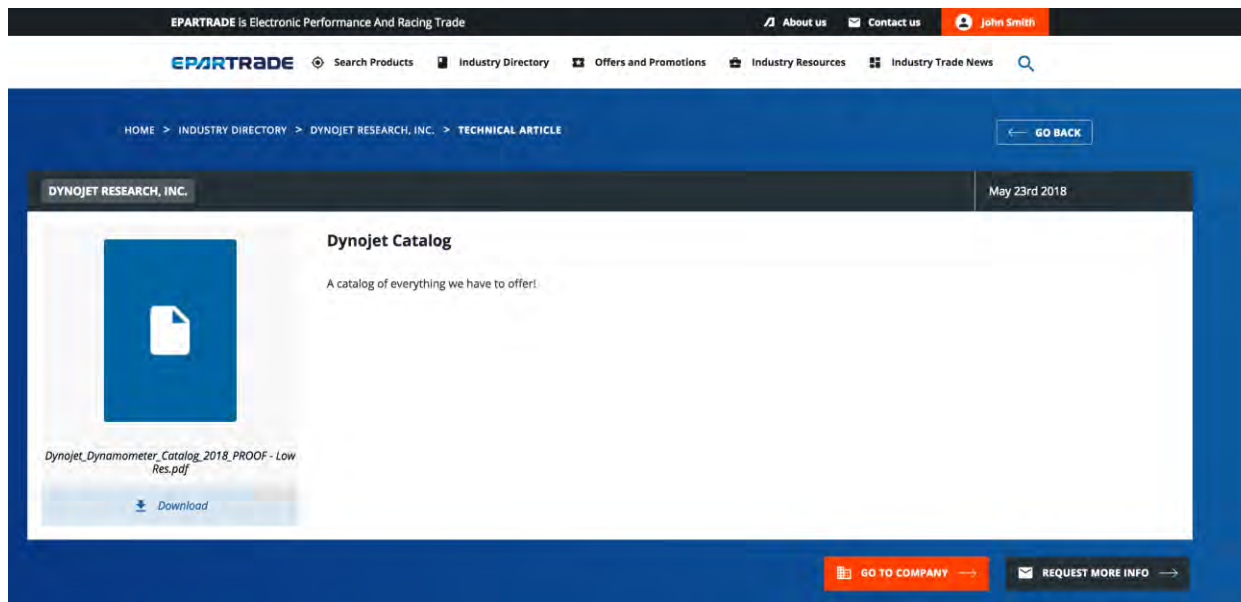

- 4.13) To find more information on any specific item you can click the SEE MORE button to take you to its individual page.