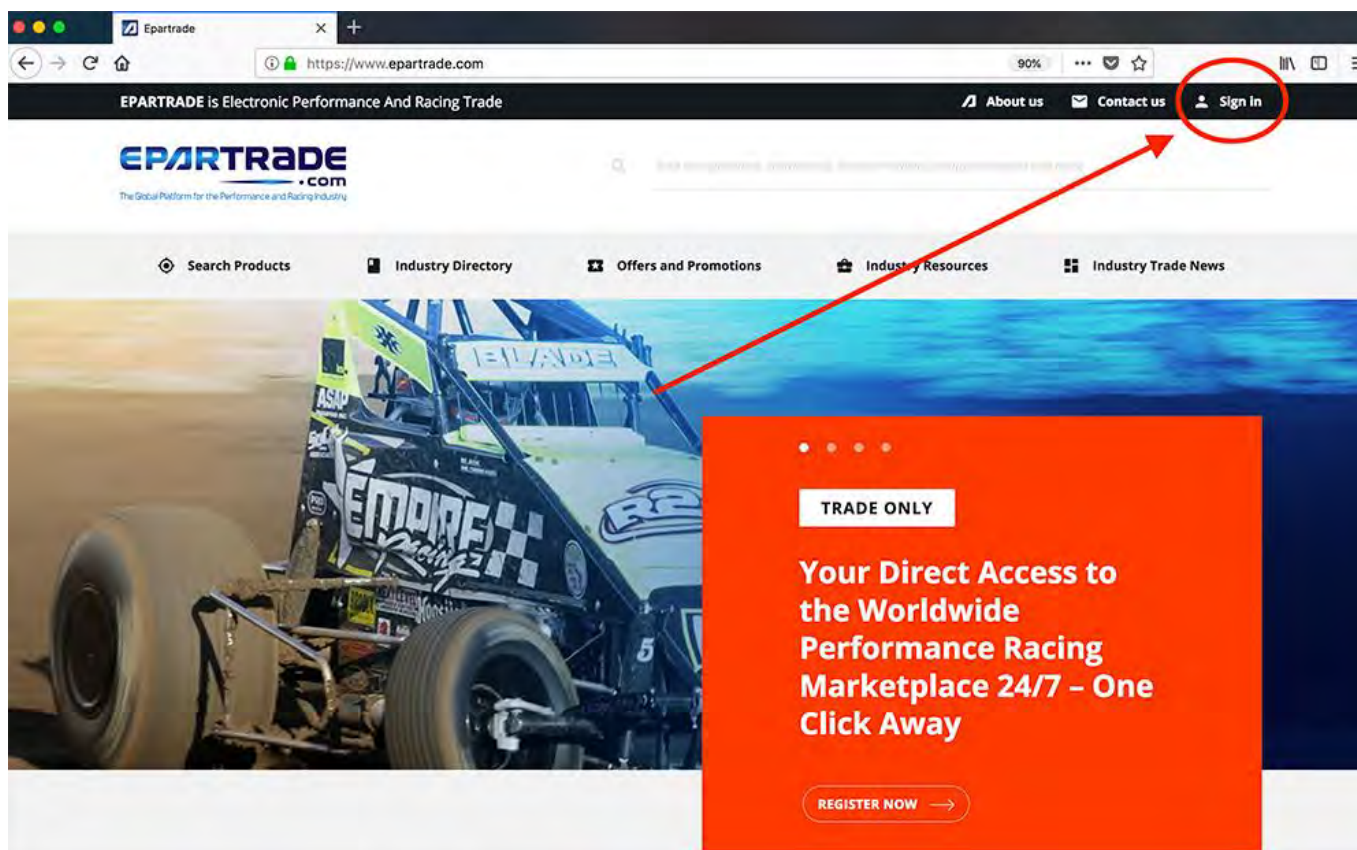

EPARTRADE SUPPLIER MANUAL - USER

PART 1: SIGNING UP

- 1.1) First, go to our website (<https://www.epartrade.com/>). You'll arrive at our home page. In the upper right-hand corner there is a button that reads: SIGN IN. Click this button.

The screenshot shows the EPARTRADE sign-up page. At the top, there is a navigation bar with the text "EPARTRADE is Electronic Performance And Racing Trade" on the left and "About us", "Contact us", and "Sign in" on the right. Below this is a dark blue header with the "EPARTRADE" logo and a close button (X). The main content area is white and contains the following text: "Sign Up for Your EPARTRADE Account" and "This is a Trade-Only Platform and only members of the racing industry are allowed to register." Below this are six input fields arranged in two columns: "FIRST NAME", "LAST NAME", "EMAIL ADDRESS", "PHONE NUMBER", "PASSWORD", and "PASSWORD". The "FIRST NAME" field is highlighted with a red border.

- 1.4) At the bottom of this page, under SELECT COMPANY TYPE, please select Supplier.

The screenshot shows a dropdown menu titled "SELECT COMPANY TYPE" with a question mark icon in the top right corner. The menu is open, showing three options: "Supplier", "Racing Business", and "Professional Race Team". The "Supplier" option is circled in red. Below the options is a "REGISTER NOW" button.

REGISTER NOW

- 1.5) Next, enter the name of the company you are a member of. Many of the companies in the racing industry are already in the system and will show up in a drop-down menu.

SELECT COMPANY TYPE ?