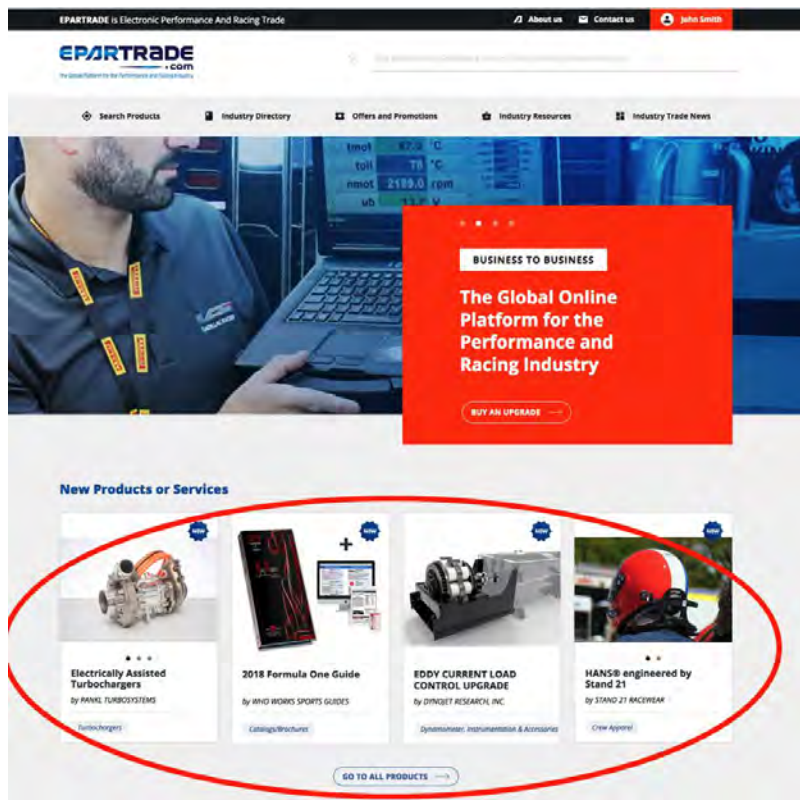

(we need your current password to confirm your changes)

CHANGE PASSWORD

Leave Epartrade
Warning, all your data will be lost.

CANCEL MY ACCOUNT

SAVE

PART 3: EPARTRADE HOME PAGE

- 3.1) Let's take a tour of the home page. If you scroll down, the first thing you come across is NEW PRODUCTS OR SERVICES. Here you can see just some of the new products and services being offered by companies on EPARTRADE. If you wish to see more, you can click on each product to take you to its individual product page, or you can click the GO TO ALL PRODUCTS button, which will take you to the SEARCH PRODUCTS page. (See. 4.3)

- 3.2) Continue to scroll down the home page and you will see PRODUCT OR SERVICE SPOTLIGHT. These are the top products or services that companies would like to showcase. Similarly, you can click on each product individually or click GO TO ALL PRODUCTS, which will take you to the SEARCH PRODUCTS page (See 4.3)