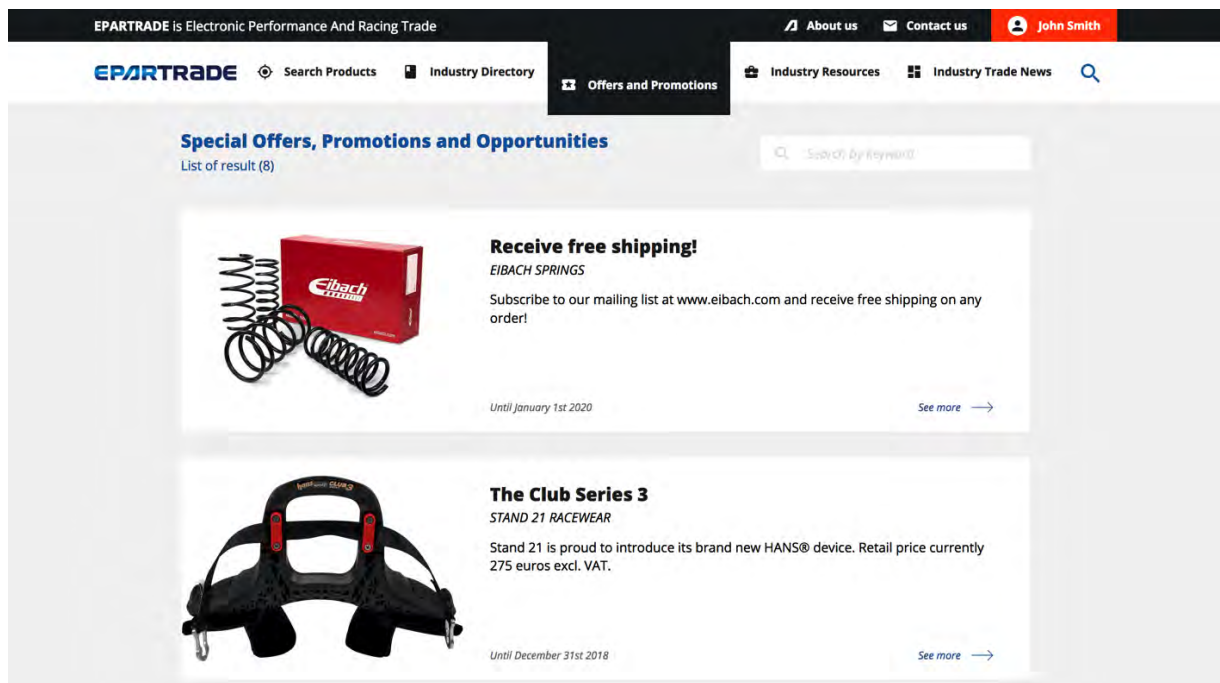

- 4.10) The next page is SPECIAL OFFERS AND PROMOTIONS, which will take you to limited time offers, promotions and opportunities being offered by companies on EPARTRADE.